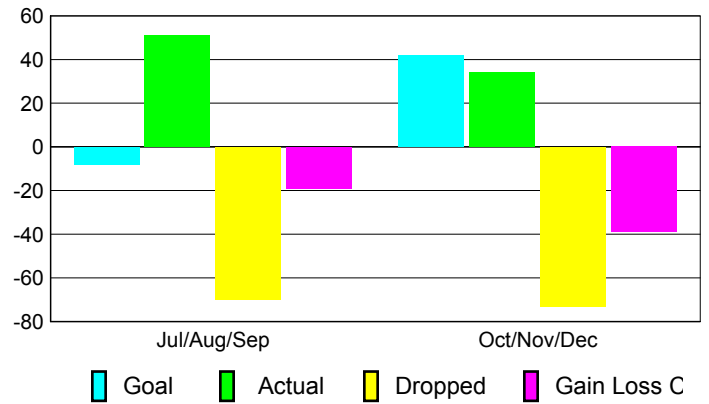

Membership Results 2010-2011

Goal, New, Dropped, Gain/Loss