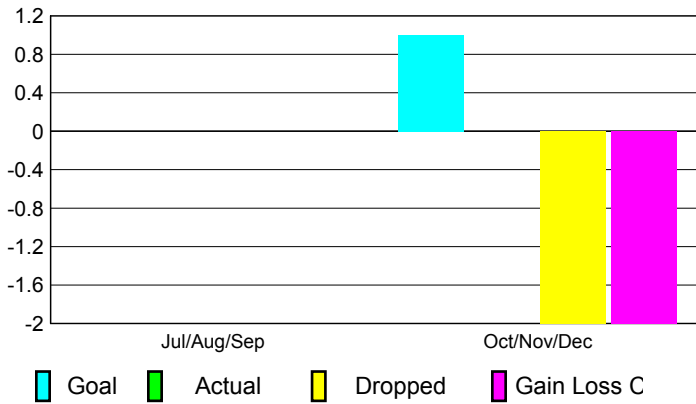

2010-2011 GMT Reports for District (or Undistricted) **District 35 I**

GMT: CARL HARRELL

Location: FLORIDA

GMT CA: 1

CLUBS

Club Results
2010-2011

Clubs
2009-2010

Month	New Club Goal	Actual New Clubs	Actual Dropped Clubs	Gain/Loss of Clubs	Gain/Loss of Clubs
Jul/Aug/Sep	0	0	0	0	0
Oct/Nov/Dec	1	0	-2	-2	0
Totals	1	0	-2	-2	0

Club Results 2010-2011

Goal, New, Dropped, Gain/Loss

Comparison of Club Gain/Loss

Current Year Compared to the Previous Year

YTD Status Quo Clubs 2010-2011

Status Quo Clubs Compared to Status Quo Members

MEMBERSHIP