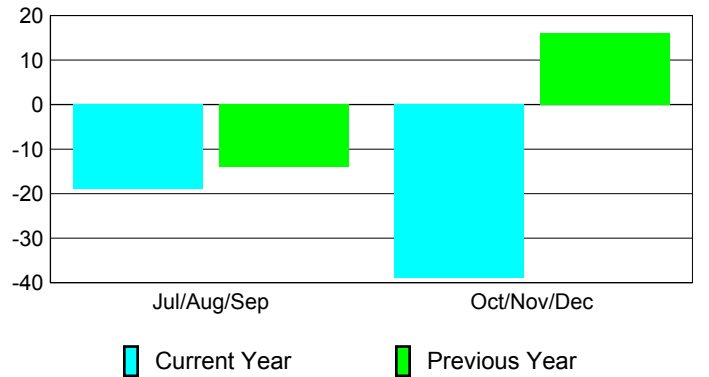

Comparison of Membership Gain/Loss

Current Year Compared to the Previous Year